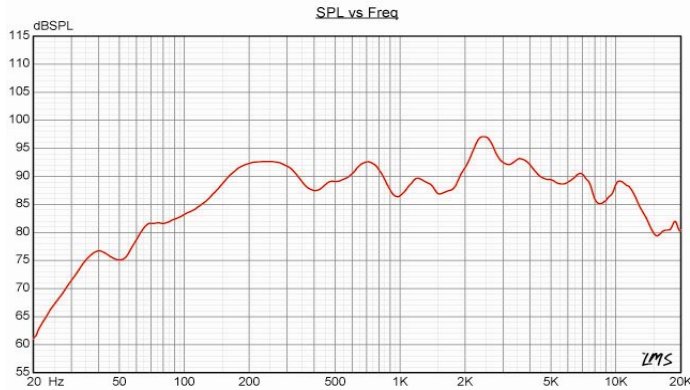

Secondary nominal
tappings:

1 : 4	30,0 W
1 : 3	15,0 W
2 : 4	10,0 W
1 : 2	7,5 W
3 : 4	4,0 W
2 : 3	2,0 W
4 : 5	0,5 W

Included screws are made of brass or stainless steel depending on version.

Sound pressure levels at different frequencies at 1W/1m
1/3 octave pink noise.

Material / Color Solid Brass or Stainless Steel
 Mounting Screws
 Termination Clips
 Weight (5,1 lb) 2,3 kg
 IP-rating
 Max. / min. amb. temp.... (212°F / -58°F) 100°C / -50°C
 Rated / max. power 30 W / 60 W
 SPL 1W/1m 92 dB
 SPL rated power 107 dB
 Effective freq. range 55 – 20000 Hz
 Dispersion (-6dB) 1kHz / 4kHz
 Directivity factor, Q (2kHz)
 Options Impedance, color, label