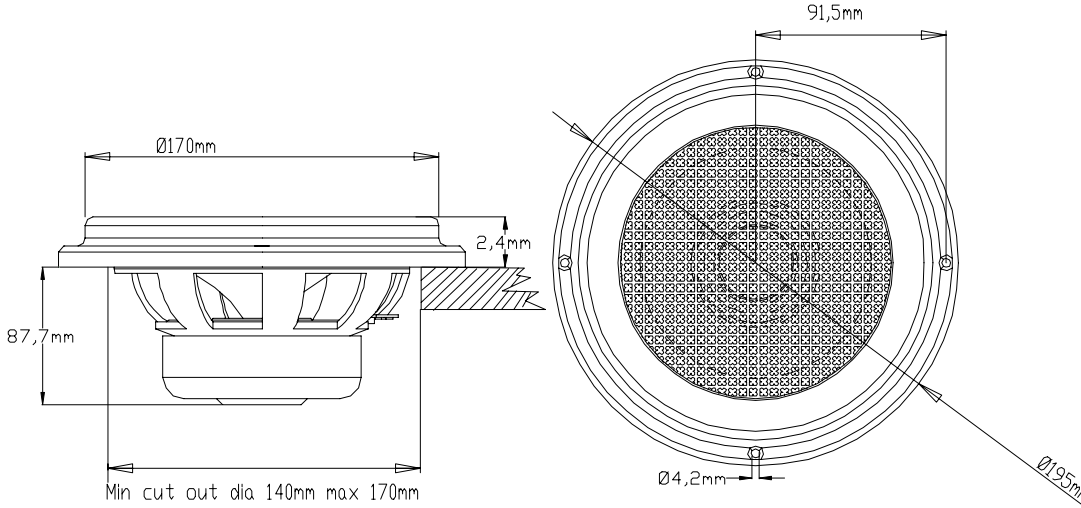

DNH^{AS}

**N-3770 Kragerø
NORWAY**
Phone: ..... (47) 35 98 56 00
Fax: ..... (47) 35 98 56 10
E-mail: ..... dnh@dnh.no
Web-site: ..... www.dnh.no

**DNH WW Ltd.
England** Phone:.....(44) 1908 275 000
Fax:.....(44) 1908 275 100
E-mail:.....dnh@dnh.co.uk

**DNH
France** Phone:.....(33) 1 5380 0276
Fax:.....(33) 1 4588 1594
E-mail:.....etienne@dnh.no

**DNH GmbH
Germany** Phone:.....(49) 040 6569 30-0
Fax:.....(49) 040 6569 30-30
E-mail:.....dnh@dnh.de

**DNH
Speakers Inc.
USA** Phone:.....(1) 484 494 5790
Fax:.....(1) 484 494 5793
E-mail:.....dnh@dnhspeakers.com

PROB-635(T)

ISO 9001 CERTIFIED

Transformer:
100Volt line

Primary connection:
6 : 9 100 Volt line

Secondary nominal
tappings:

1 : 4	30,0 W
1 : 3	15,0 W
2 : 4	10,0 W
1 : 2	7,5 W
3 : 4	4,0 W
2 : 3	2,0 W
4 : 5	0,5 W

Included screws are made of brass or stainless steel depending on version.

Sound pressure levels at different frequencies at 1W/1m
1/3 octave pink noise.