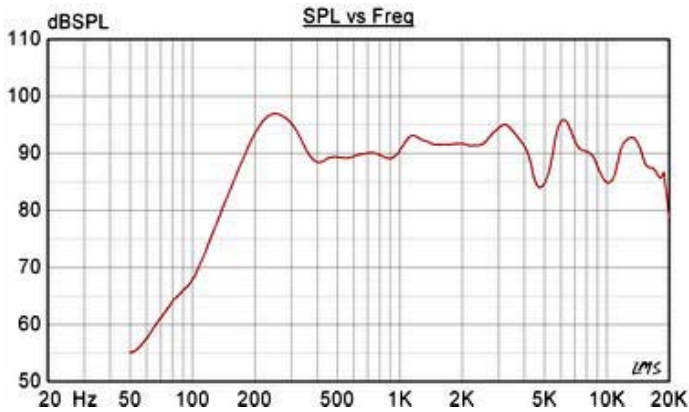

BS-560(T)

ISO 9001 CERTIFIED

Transformer:
 Combined
 70/100Volt line
 White : Red 100 V
 White : Green 70 V

Secondary nominal
 tapings:
 C : 6 6,0 W
 C : 3 3,0 W
 C : 1,5 1,5 W
 C : 0,5 0.5 W

Sound pressure levels at different frequencies at
 1W/1m 1/3 octave pink noise.

Rec. ceiling hole: \varnothing 132 mm

Material / Color Aluminium / RAL9010
 Mounting 2 screws
 Termination Spring clamps
 Weight 0,9 kg
 IP-rating.....
 Max. / min. amb. temp 90°C / -20°C
 Rated / max. power 6 W / 15 W
 SPL 1W/1m 90 dB
 SPL rated power 97 dB
 Effective freq. range 130 – 20000 Hz
 Dispersion (-6dB) 1kHz / 4kHz 170° / 60°
 Directivity factor, Q.....
 Options..... Impedance, color, label