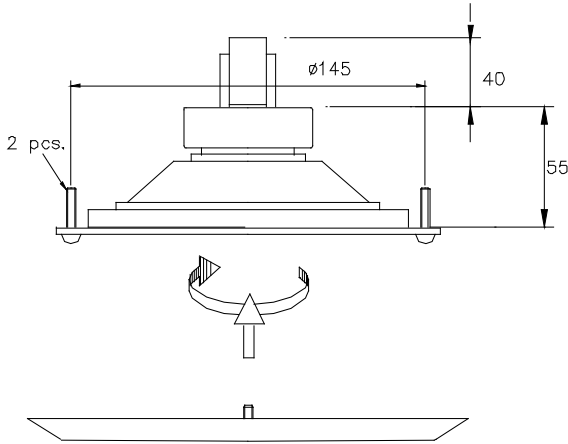

BS-560(T)

ISO 9001 CERTIFIED

Transformer:
 Combined
 70/100Volt line
 White : Red 100 V
 White : Green 70 V

Secondary nominal
 tapings:
 C : 6 6,0 W
 C : 3 3,0 W
 C : 1,5 1,5 W
 C : 0,5 0.5 W

Sound pressure levels at different frequencies at
 1W/1m 1/3 octave pink noise.

Rec. ceiling hole: \varnothing 132 mm

Material / Color Aluminium / RAL9010
 Mounting 2 screws
 Termination Spring clamps
 Weight 0,9 kg
 IP-rating.....
 Max. / min. amb. temp 90°C / -20°C
 Rated / max. power 6 W / 15 W
 SPL 1W/1m 90 dB
 SPL rated power 97 dB
 Effective freq. range 130 – 20000 Hz
 Dispersion (-6dB) 1kHz / 4kHz 170° / 60°
 Directivity factor, Q.....
 Options..... Impedance, color, label